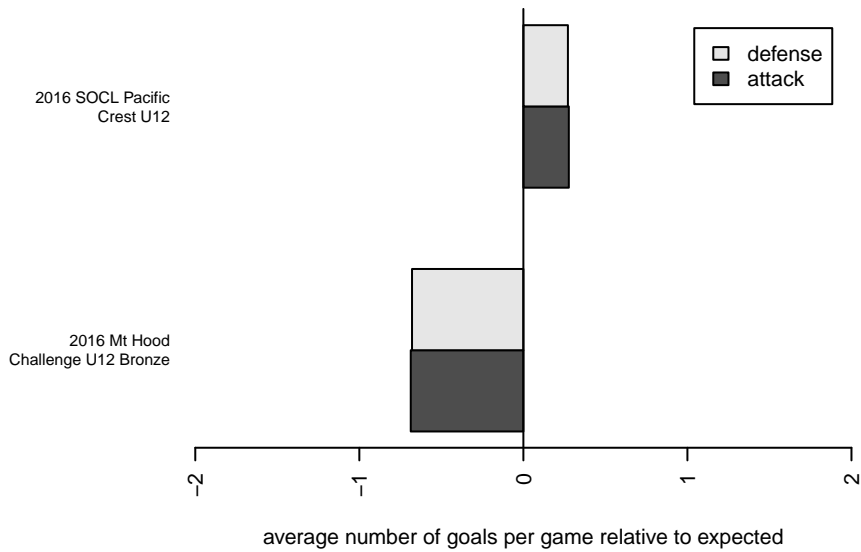

Performance relative to 13 month average