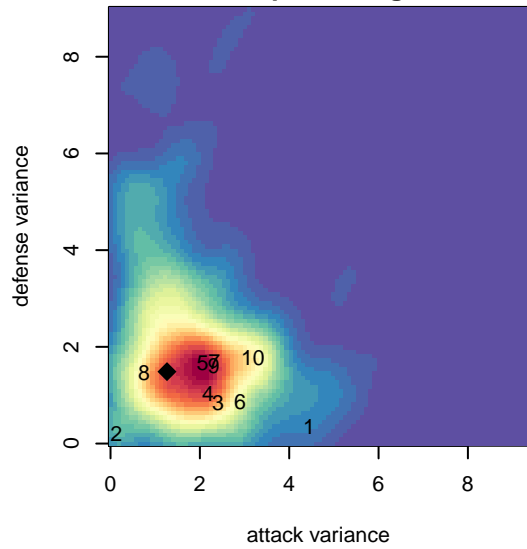

Rogue Valley Timbers White G05

Rogue Valley SC
 Medford, OR
 G05 total strength=529
 attack=0.44 defense=0.35
 fall league = SOCL Pacific Crest U12

alt names used:
 RV Timbers White G05
 RVT 05G White

Venues played:
 2016 Mt Hood Challenge U12 Bronze
 2016 SOCL Pacific Crest U12

Rogue Valley Timbers White G05
 Dots are actual minus expected GF (blue circles) and GA (red triangles).
 Blue line is smoothed change in attack strength. Red is smoothed change in defense strength.

**attack and defense variance (black dot)
relative to other teams
and top 10 in region**