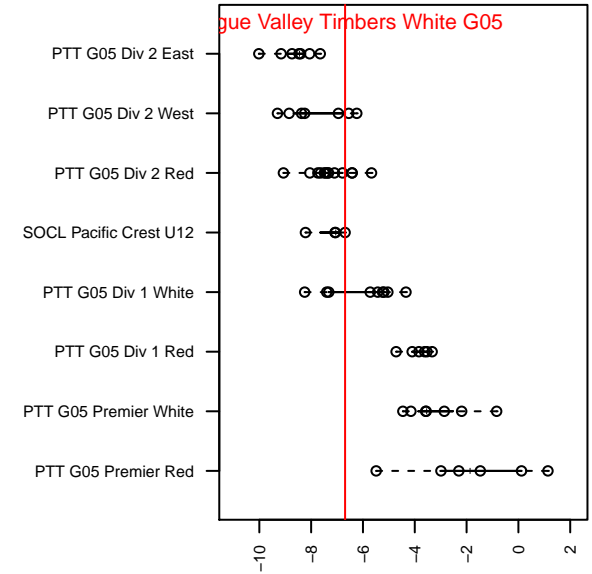

**attack and defense rating
relative to others at age
and all opponents in last 13 months**